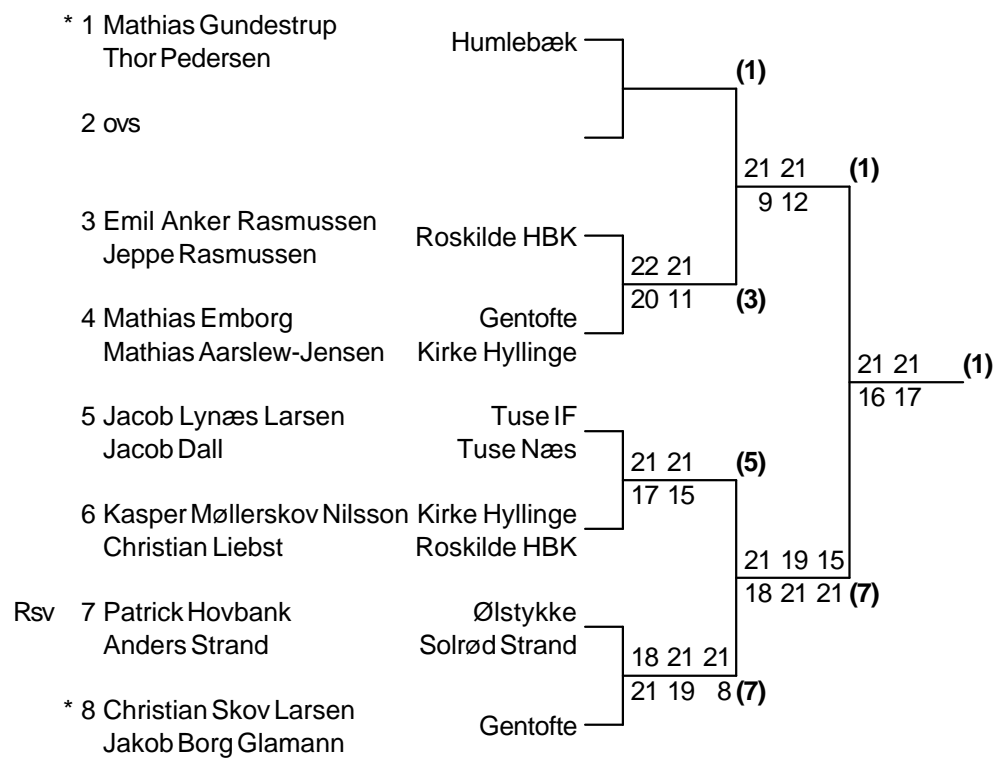

(4) vs (4) → 21 21 (4)  
 (6) vs (16) → 10 16  
 (4) vs (16) → 21 21 (4)  
 (4) vs (16) → 17 18  
 (16) vs (22) → 16 12 (16)  
 (16) vs (16) → 21 21 (16)

Tuse IF, Badmintonafdelingen

**Herredouble U11 D**